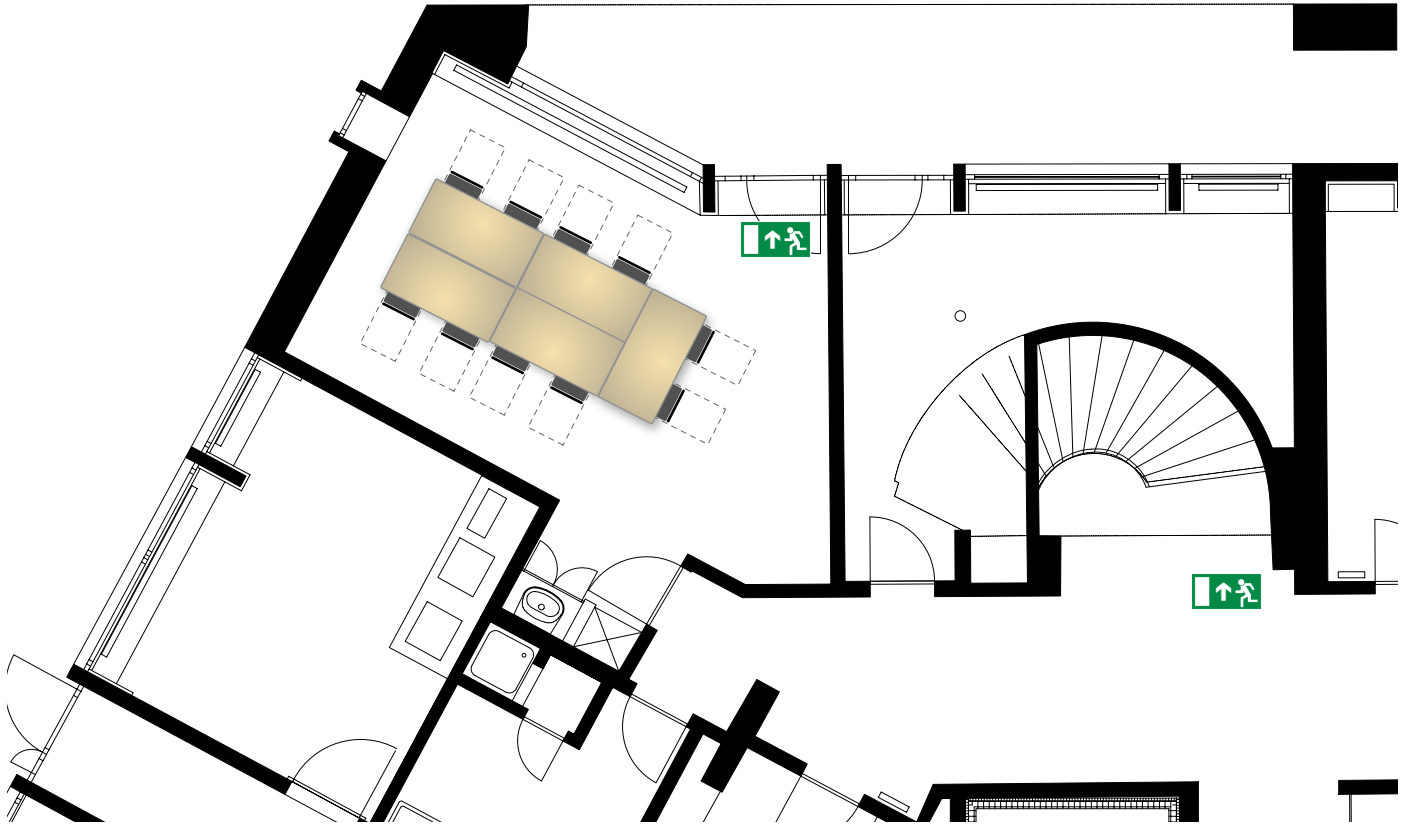

**ROOM 4**

10 Persons  
Boardroom

**DIMENSIONS**  
Size: 25 m<sup>2</sup>  
Length: 6.5 m  
Width: 4.5 m  
Height: 2.5 m

..

]